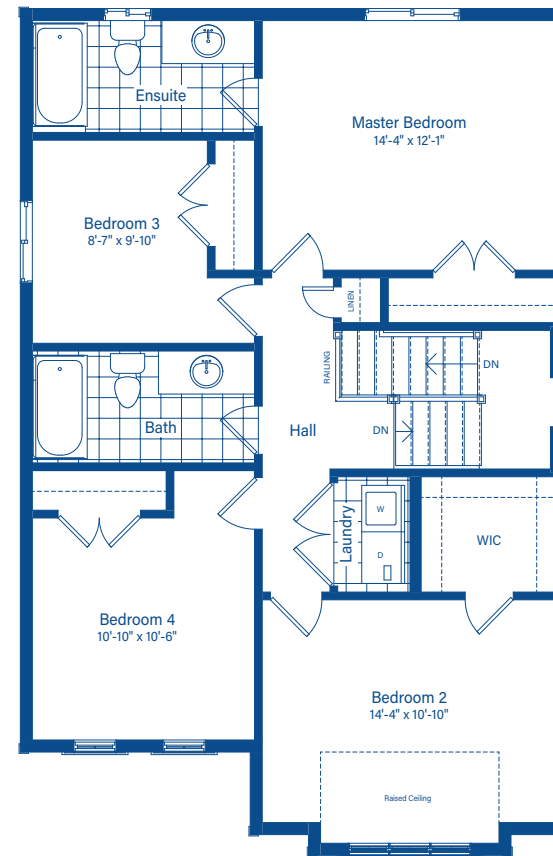

HAMPTON

1747 - 1879 SQ.FT.

ELEVATION A

DEVONLEIGH HOMES

WEB: DevonleighHomes.com

Plans and specifications are subject to change without notice.
All renderings and photographs are artist's concept. E&O.E.

HAMPTON

1747 - 1879 SQ.FT.

BASEMENT

MAIN FLOOR

2ND FLOOR

2ND FLOOR - LUXURY ENSUITE OPTION

DEVONLEIGH HOMES
WEB: DevonleighHomes.com

Plans and specifications are subject to change without notice. All renderings and photographs are artist's concept. E&O.E.