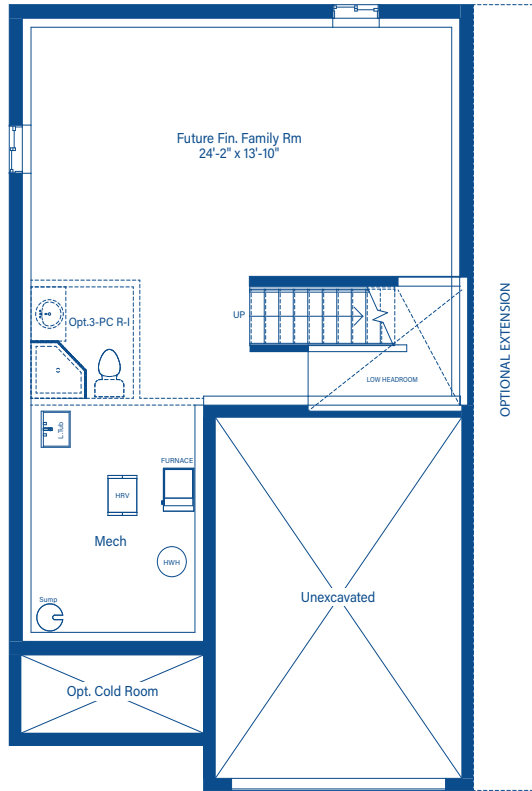

HAMPTON

1747 - 1879 SQ.FT.

ELEVATION A

DEVONLEIGH HOMES

WEB: DevonleighHomes.com

Plans and specifications are subject to change without notice.
All renderings and photographs are artist's concept. E&O.E.

HAMPTON

1747 - 1879 SQ.FT.

BASEMENT

MAIN FLOOR

2ND FLOOR

2ND FLOOR - LUXURY ENSUITE OPTION

DEVONLEIGH HOMES
WEB: DevonleighHomes.com

Plans and specifications are subject to change without notice. All renderings and photographs are artist's concept. E&O.E.