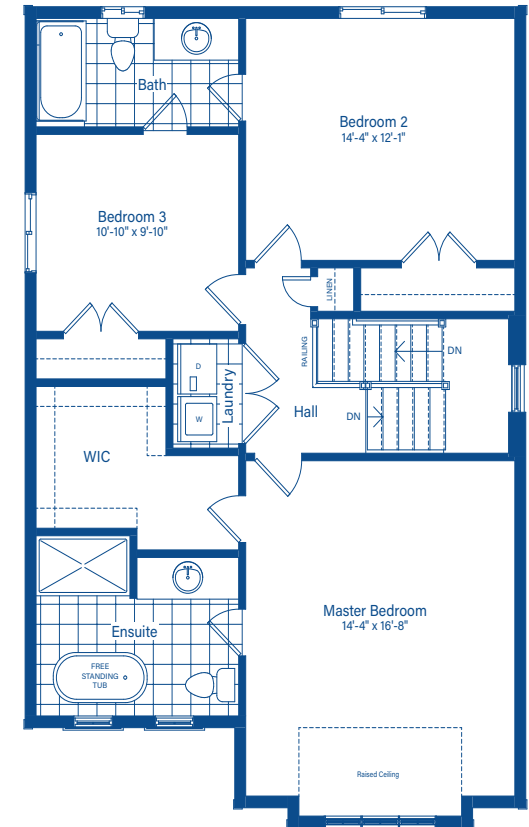

HAMPTON

1747 - 1879 SQ.FT.

ELEVATION A

DEVONLEIGH HOMES

WEB: DevonleighHomes.com

Plans and specifications are subject to change without notice.
All renderings and photographs are artist's concept. E&O.E.

HAMPTON

1747 - 1879 SQ.FT.

BASEMENT

MAIN FLOOR

2ND FLOOR

2ND FLOOR - LUXURY ENSUITE OPTION

DEVONLEIGH HOMES
WEB: DevonleighHomes.com

Plans and specifications are subject to change without notice. All renderings and photographs are artist's concept. E&O.E.