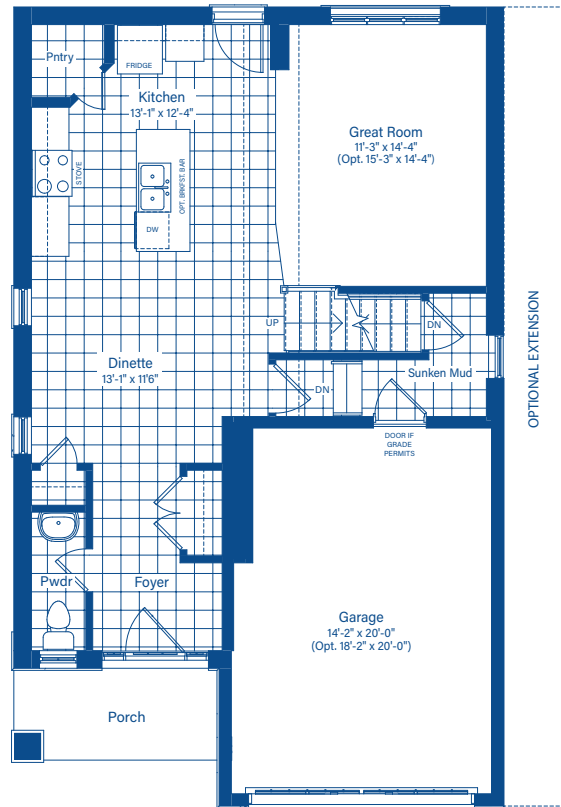

HAMPTON

1747 - 1879 SQ.FT.

ELEVATION A

DEVONLEIGH HOMES

WEB: DevonleighHomes.com

Plans and specifications are subject to change without notice.
All renderings and photographs are artist's concept. E&O.E.

HAMPTON

1747 - 1879 SQ.FT.

BASEMENT

MAIN FLOOR

2ND FLOOR

2ND FLOOR - LUXURY ENSUITE OPTION

DEVONLEIGH HOMES
WEB: DevonleighHomes.com

Plans and specifications are subject to change without notice. All renderings and photographs are artist's concept. E&O.E.